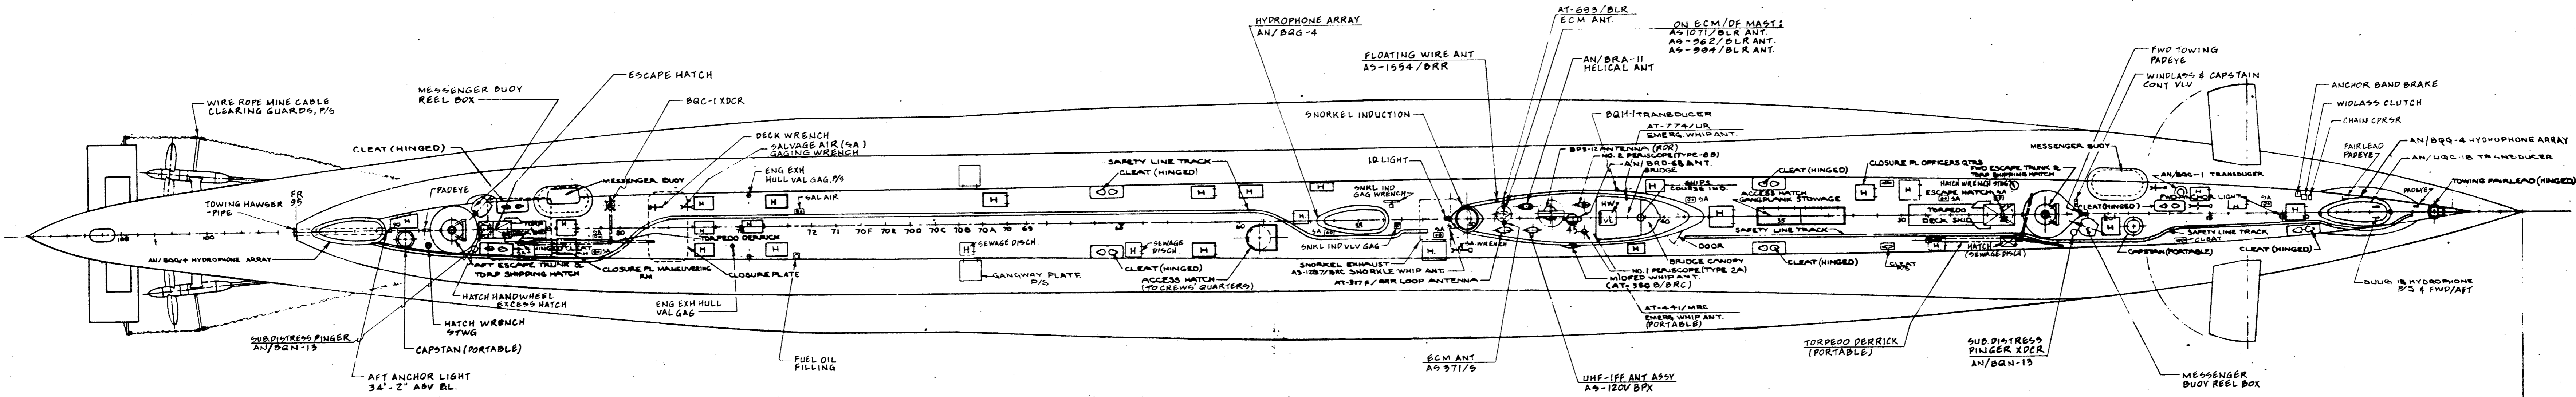

SUBMARINE: SS576  
**OUTBOARD PROFILE**  
 SCALE: 1/4" = 1'-0" SHEET NO. 3  
 BU SHIPS NO. 55576-30074-B000

SUBMARINE SS576  
INBOARD PROFILE  
SCALE: 1/8" = 1'-0" SHEET NO. 4  
BU SHIPS NO. SS576-S0107-N-50404

SUBMARINE:- 55576  
**MAIN DECK**  
 SCALE:- 1/4" = 1'-0" SHEET NO. 5  
 BU. SHIPS NO. 55576-80107-N-130404

- SONAR ROOM**
1. BQG-4 CONT. CSU;
  2. DA-3A57/UNA-T, TAPE;
  3. BQH-1A RCOR
  4. RYCOM; ALLISON FILTER
  5. BQH-2E CONT. AMPL & RCOR, OVER
  6. LKR; LS-407, OVER
  7. BQR-2B CSLIND; BQM-1 TEST SET; 96L SW, FC
- SONAR ROOM**
8. BQG-4A CONT. IND;
  9. BQR-2B AZIMUTH IND.; LS-407/U SPKR; HAND LANTERN
  10. BQG-2 SIGNAL SIMULATOR
  11. 60T CB BQA-BB
  12. LS-308A; SPEED IND.; DEPTH GAUGE

SUBMARINE:-55576  
**PLATFORM DECK**  
 SCALE:-1/8"=1'-0" SHEET NO. 6  
 BU. SHIPS NO. 55576-S007-H-1504-014

SUBMARINE: - 55576  
 HOLD  
 SCALE: - 1/8" = 1'-0" SHEET NO. 7  
 BU SHIPS NO. 55576-S0107H-1504014