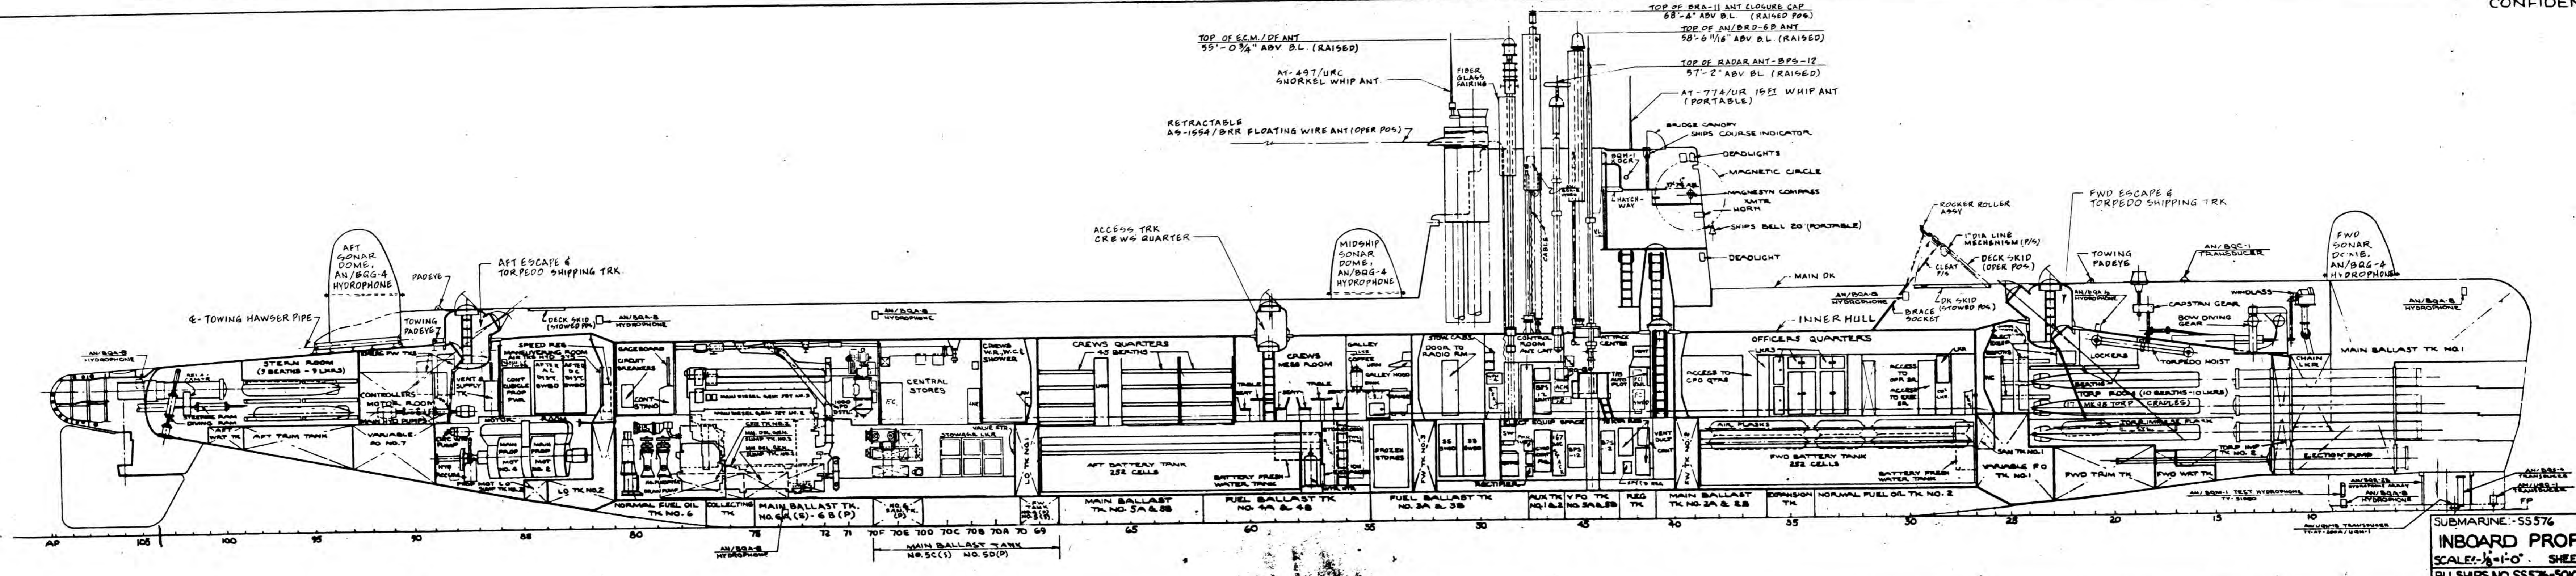

SUBMARINE: SS576  
**OUTBOARD PROFILE**  
 SCALE: 1/4" = 1'-0" SHEET NO. 3  
 BU SHIPS NO. 55576-30074-B000

SUBMARINE SS576  
INBOARD PROFILE  
SCALE: 1/8" = 1'-0" SHEET NO. 4  
BU SHIPS NO. SS576-S0107-N-50404

SUBMARINE:- 55576  
**MAIN DECK**  
 SCALE:- 1/4" = 1'-0" SHEET NO. 5  
 BU. SHIPS NO. 55576-80107-N-130404

- SONAR ROOM**
1. BQG-4 CONT. CSU;
  2. DA-3A57/UNA-T, TAPE;
  3. BQH-1A RCOR
  4. RYCOM; ALLISON FILTER
  5. BQH-2E CONT. AMPL & RCOR, OVER
  6. LKR; LS-407, OVER
  7. BQR-2B CSLIND; BQM-1 TEST SET; 96L SW, FC
- SONAR ROOM**
8. BQG-4A CONT. IND;
  9. BQR-2B AZIMUTH IND.; LS-407/U SPKR; HAND LANTERN
  10. BQG-2 SIGNAL SIMULATOR
  11. 60T CB BQA-BB
  12. LS-308A; SPEED IND.; DEPTH GAUGE

SUBMARINE:-55576  
**PLATFORM DECK**  
 SCALE:-1/8"=1'-0" SHEET NO. 6  
 BU. SHIPS NO. 55576-S007-H-1504-014

SUBMARINE: - 55576  
 HOLD  
 SCALE: - 1/8" = 1'-0" SHEET NO. 7  
 BU SHIPS NO. 55576-S0107H-1504014