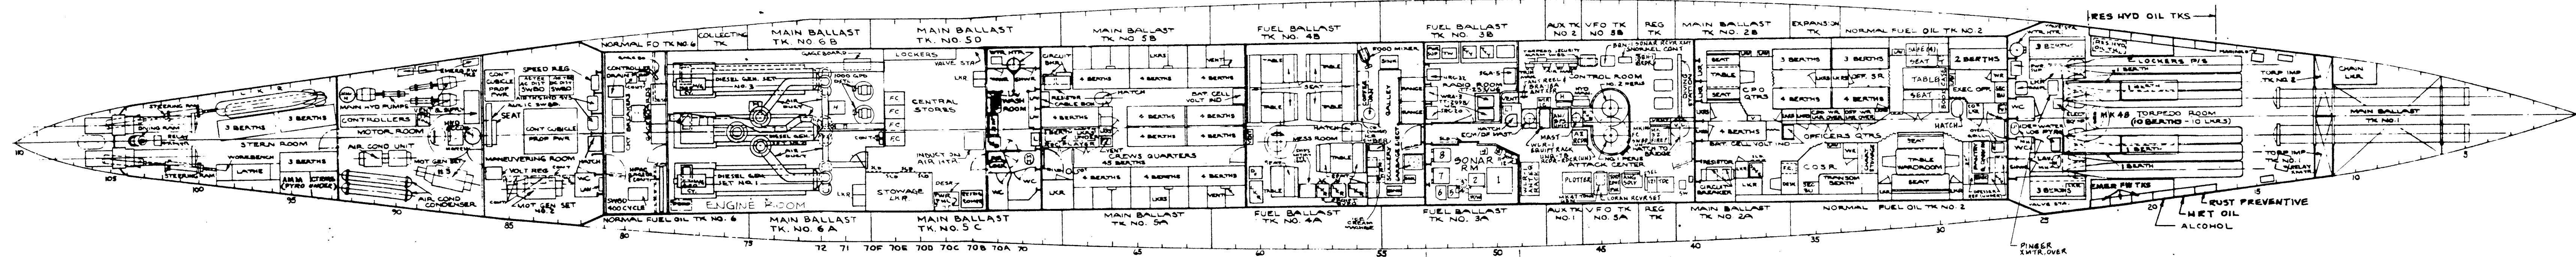

SUBMARINE: SS576  
**OUTBOARD PROFILE**  
 SCALE: 1/4" = 1'-0" SHEET NO. 3  
 BU SHIPS NO. 55576-30074-B000

SUBMARINE SS576  
INBOARD PROFILE  
SCALE: 1/8" = 1'-0" SHEET NO. 4  
BU SHIPS NO. SS576-S0107-N-50404

SUBMARINE:- 55576  
**MAIN DECK**  
 SCALE:- 1/4" = 1'-0" SHEET NO. 5  
 BU. SHIPS NO. 55576-80107-N-130404

- SONAR ROOM**
1. BQG-4 CONT. CSU;
  2. DA-3A57/UNA-T, TAPE;
  3. BQH-1A RCOR
  4. RYCOM; ALLISON FILTER
  5. BQH-2E CONT. AMPL & RCOR, OVER
  6. LKR; LS-407, OVER
  7. BQR-2B CSLIND; BQM-1 TEST SET; 96L SW, FC
- SONAR ROOM**
8. BQG-4A CONT. IND;
  9. BQR-2B AZIMUTH IND.; LS-407/U SPKR; HAND LANTERN
  10. BQG-2 SIGNAL SIMULATOR
  11. 60T CB BQA-BB
  12. LS-308A; SPEED IND.; DEPTH GAUGE

SUBMARINE:-55576  
**PLATFORM DECK**  
 SCALE:-1/8"=1'-0" SHEET NO. 6  
 BU. SHIPS NO. 55576-S007-H-1504-014

SUBMARINE: - 55576  
 HOLD  
 SCALE: - 1/8" = 1'-0" SHEET NO. 7  
 BU SHIPS NO. 55576-S0107H-1504014