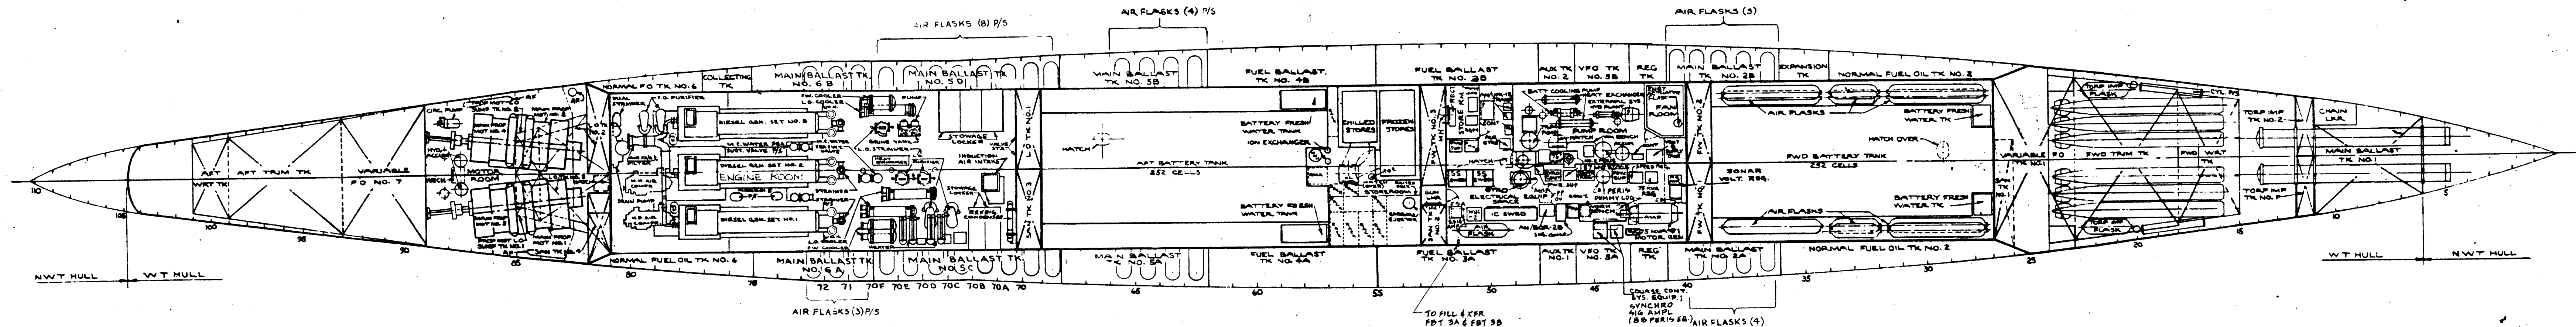

SUBMARINE: SS576  
**OUTBOARD PROFILE**  
 SCALE: 1/4" = 1'-0" SHEET NO. 3  
 BU SHIPS NO. 55576-30074-B000

SUBMARINE SS576  
INBOARD PROFILE  
SCALE: 1/8" = 1'-0" SHEET NO. 4  
BU SHIPS NO. SS576-S0107-N-50404

SUBMARINE:- 55576  
**MAIN DECK**  
 SCALE:- 1/4" = 1'-0" SHEET NO. 5  
 BU. SHIPS NO. 55576-80107-N-130404

- SONAR ROOM**
1. BQG-4 CONT. CSU;
  2. DA-3A57/UNA-T, TAPE;
  3. BQH-1A RCOR
  4. RYCOM; ALLISON FILTER
  5. BQH-2E CONT. AMPL & RCOR, OVER
  6. LKR; LS-407, OVER
  7. BQR-2B CSLIND; BQM-1 TEST SET; 96L SW, FC
- SONAR ROOM**
8. BQG-4A CONT. IND;
  9. BQR-2B AZIMUTH IND.; LS-407/U SPKR; HAND LANTERN
  10. BQG-2 SIGNAL SIMULATOR
  11. 60T CB BQA-BB
  12. LS-308A; SPEED IND.; DEPTH GAUGE

SUBMARINE:-55576  
**PLATFORM DECK**  
 SCALE:-1/8"=1'-0" SHEET NO. 6  
 BU. SHIPS NO. 55576-S007-H-1504-014

SUBMARINE: - 55576  
 HOLD  
 SCALE: - 1/8" = 1'-0" SHEET NO. 7  
 BU SHIPS NO. 55576-S0107H-1504014